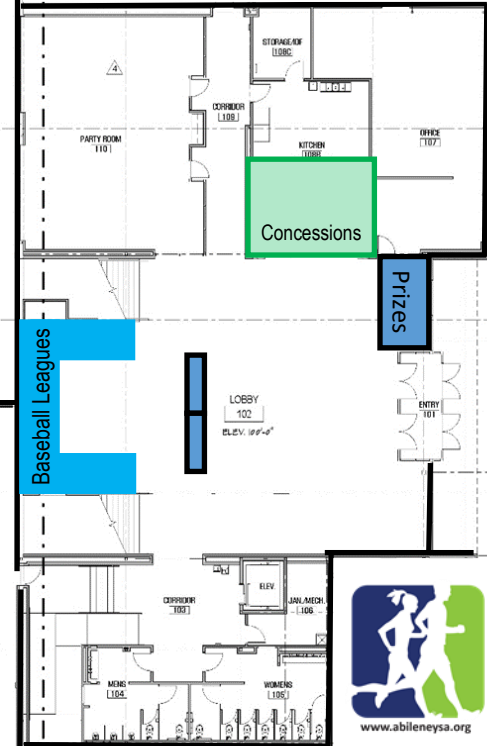

FEBRUARY 6, 2021
 DODGE JONES YOUTH SPORTS CENTER
 10am – 4pm

OUTDOOR PLAY AREA

FOOD TRUCKS

1042 Loop 322
 Abilene, TX 79602
 325.692.2972
 info@abileneysa.org