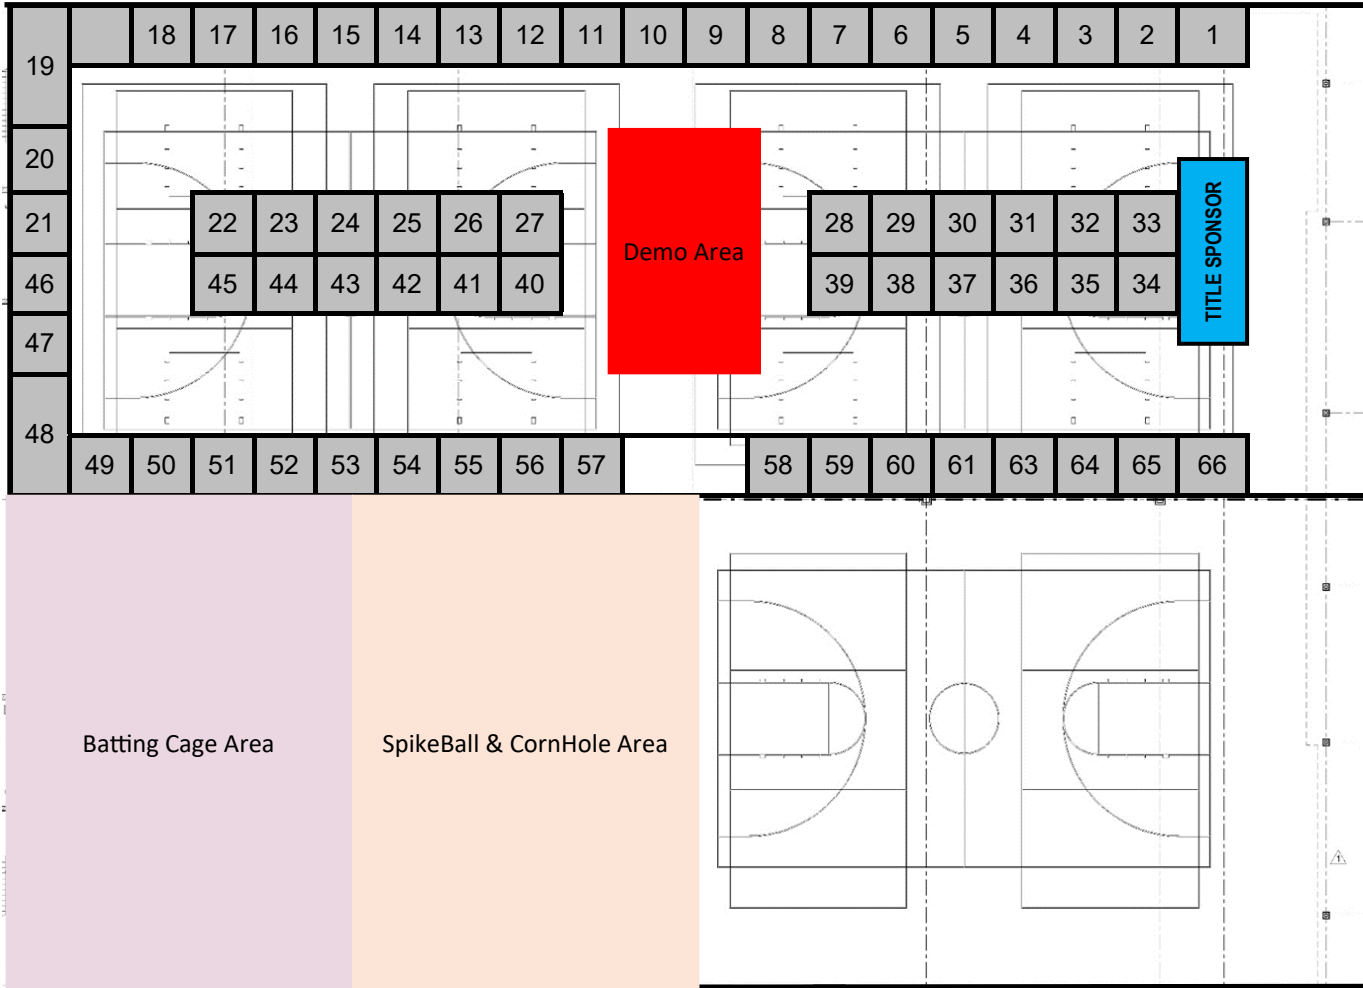

FEBRUARY 6, 2021
 DODGE JONES YOUTH SPORTS CENTER
 10am – 4pm

OUTDOOR PLAY AREA

FOOD TRUCKS

1042 Loop 322
 Abilene, TX 79602
 325.692.2972
 info@abileneysa.org